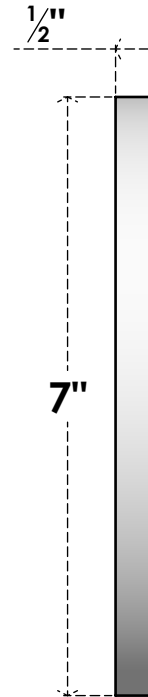

ROSP070X070X050GRY12

7"W X 7"H X 1/2"P STANDARD GRAYSON SPIRAL ROSETTE WITH SQUARE EDGE, ARCHITECTURAL GRADE PVC

FRONT

SIDE

EKENA MILLWORK
2300 WEST MAIN ST.
CLARKSVILLE, TX 75426
TOLL FREE: 866-607-0453
WWW.EKENAMILLWORK.COM

NOTES

1. INSTALLATION TO BE COMPLETED IN ACCORDANCE WITH MANUFACTURER'S SPECIFICATIONS.
2. DRAWING MAY NOT BE TO SCALE
3. THIS DRAWING IS INTENDED FOR DESIGN AND PLANNING PURPOSES ONLY.
4. ALL INFORMATION CONTAINED HEREIN WAS CURRENT AT THE TIME OF DEVELOPMENT BUT MUST BE REVIEWED AND APPROVED BY THE PRODUCT MANUFACTURER TO BE CONSIDERED ACCURATE.
5. ARCHITECTURAL GRADE PVC PRODUCTS ARE MADE FROM EXPANDED CELLULAR PVC AND COME NATURALLY WHITE BUT MAY BE PAINTED