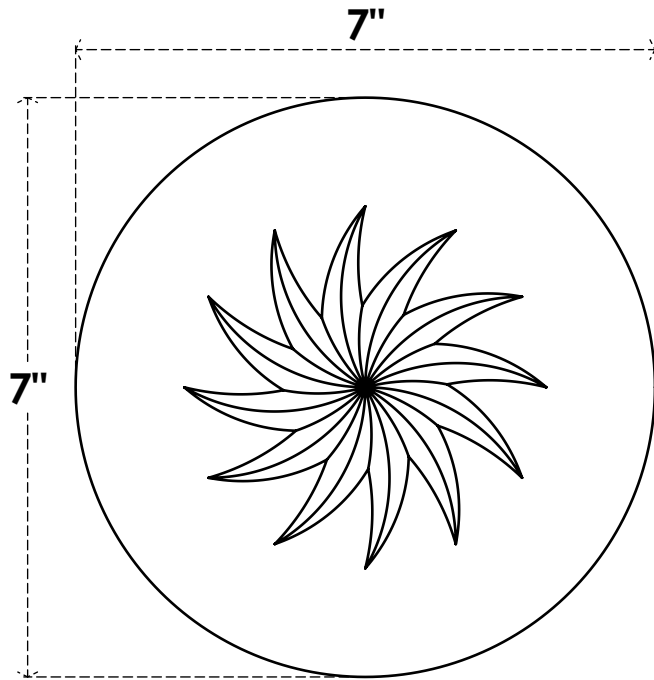

ROSP070X070X050GRY12

7"W X 7"H X 1/2"P STANDARD GRAYSON SPIRAL ROSETTE WITH SQUARE EDGE, ARCHITECTURAL GRADE PVC

FRONT

SIDE

EKENA MILLWORK
2300 WEST MAIN ST.
CLARKSVILLE, TX 75426
TOLL FREE: 866-607-0453
WWW.EKENAMILLWORK.COM